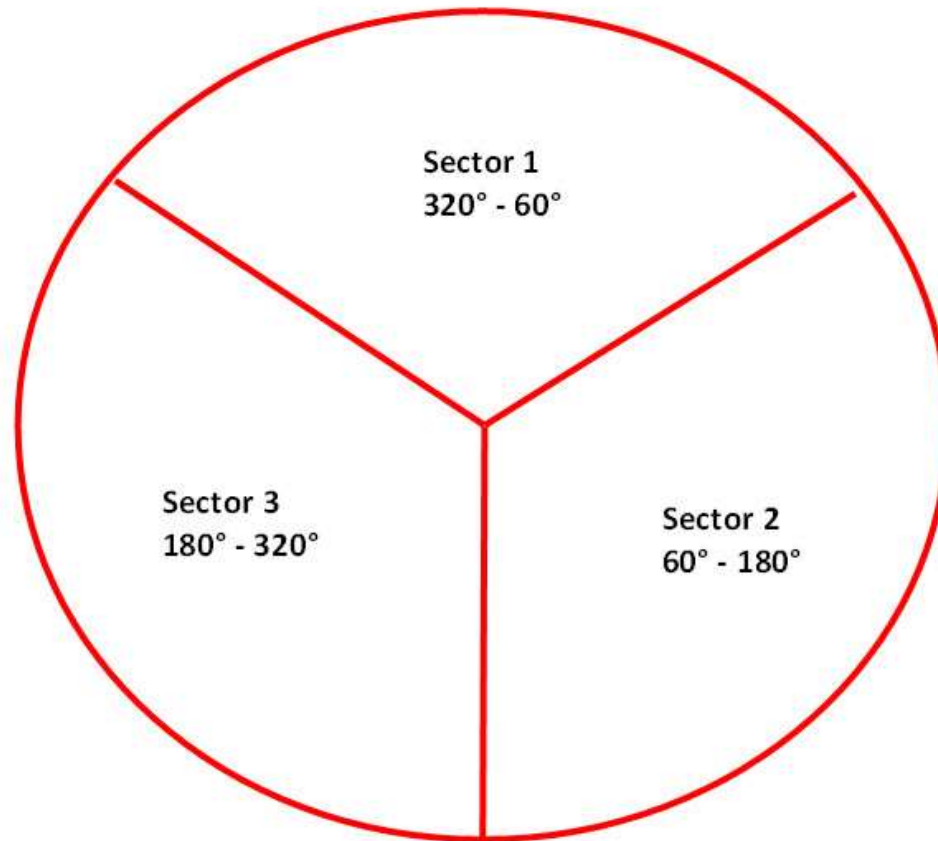

- [I'm not in the coverage area](#)

[Radio Sites](#)[Mailing List](#)[Online Chat Room](#)[Volunteer](#)[Supporting Organizations](#)

HamWan DEF #3

Sector Antenna

HamWAN Sector Antenna

HamWAN Client Antenna

Graph: Min, Avg, Max Elevation: 24, 658, 3552 ft
 Range Totals: Distance: 23.5 mi | Elev Gain/Loss: 8962 ft, -5450 ft | Max Slope: 62.0%, -38.1% | Avg Slope: 10.1%, -7.3%

IMPORTANT CONSIDERATIONS

1. This is Amateur Radio – need a control operator, no encryption, no commercial activity, etc.
2. PSDR may or may not be connected to the Internet (in a disaster environment).
 - But it should remain active in and of itself
 - Possible backup link by Starlink
 - File and Winlink server at Seattle EOC
3. Connected to Snohomish County EOC
4. Connected to Washington State Eoc
5. Connected to Seattle EOC
6. Not connected to King County EOC