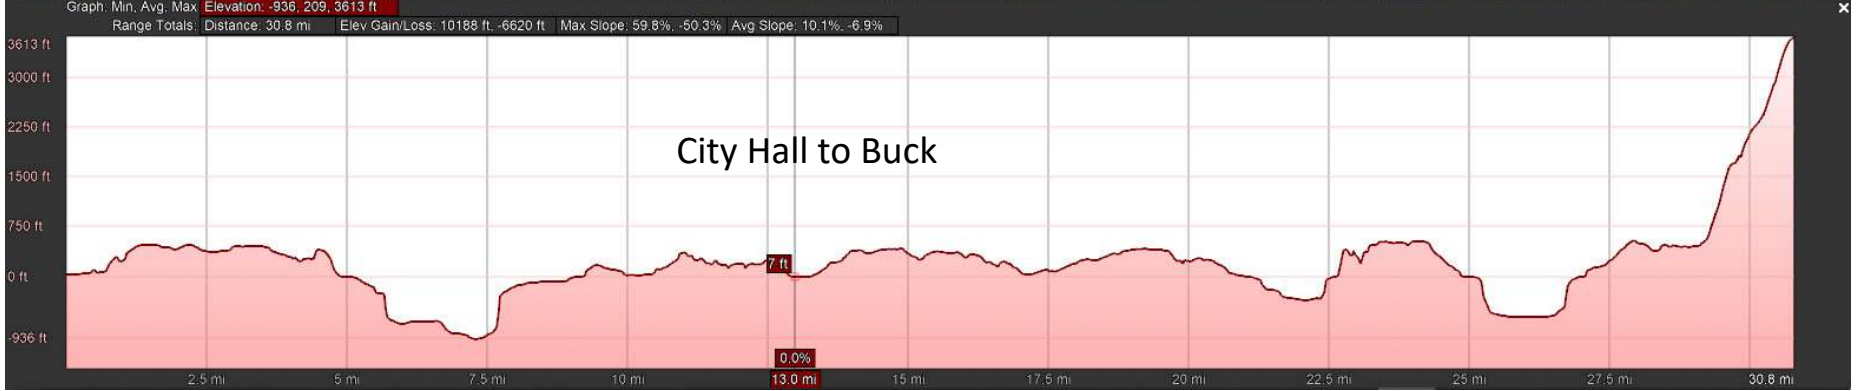

High End, long distance, Client Requirements

Dish / Radio
CAT5 / RJ45's
Line of Site
~\$350 - \$500

Graph: Min, Avg, Max Elevation: 24, 665, 3557 ft
 Range Totals: Distance: 23.3 mi Elev Gain/Loss: 8934 ft, -5877 ft Max Slope: 64.9%, -39.5% Avg Slope: 10.5%, -7.5%

Graph: Min, Avg, Max Elevation: 24, 658, 3552 ft
 Range Totals: Distance: 23.5 mi | Elev Gain/Loss: 8962 ft, -5450 ft | Max Slope: 62.0%, -38.1% | Avg Slope: 10.1%, -7.3%

IMPORTANT CONSIDERATIONS

1. This is Amateur Radio – need a control operator, no encryption, no commercial activity, etc.
2. PSDR may or may not be connected to the Internet (in a disaster environment).
 - But it should remain active in and of itself
 - Possible backup link by Starlink
 - File and Winlink server at Seattle EOC
3. Connected to Snohomish County EOC
4. Connected to Washington State Eoc
5. Connected to Seattle EOC
6. Not connected to King County EOC