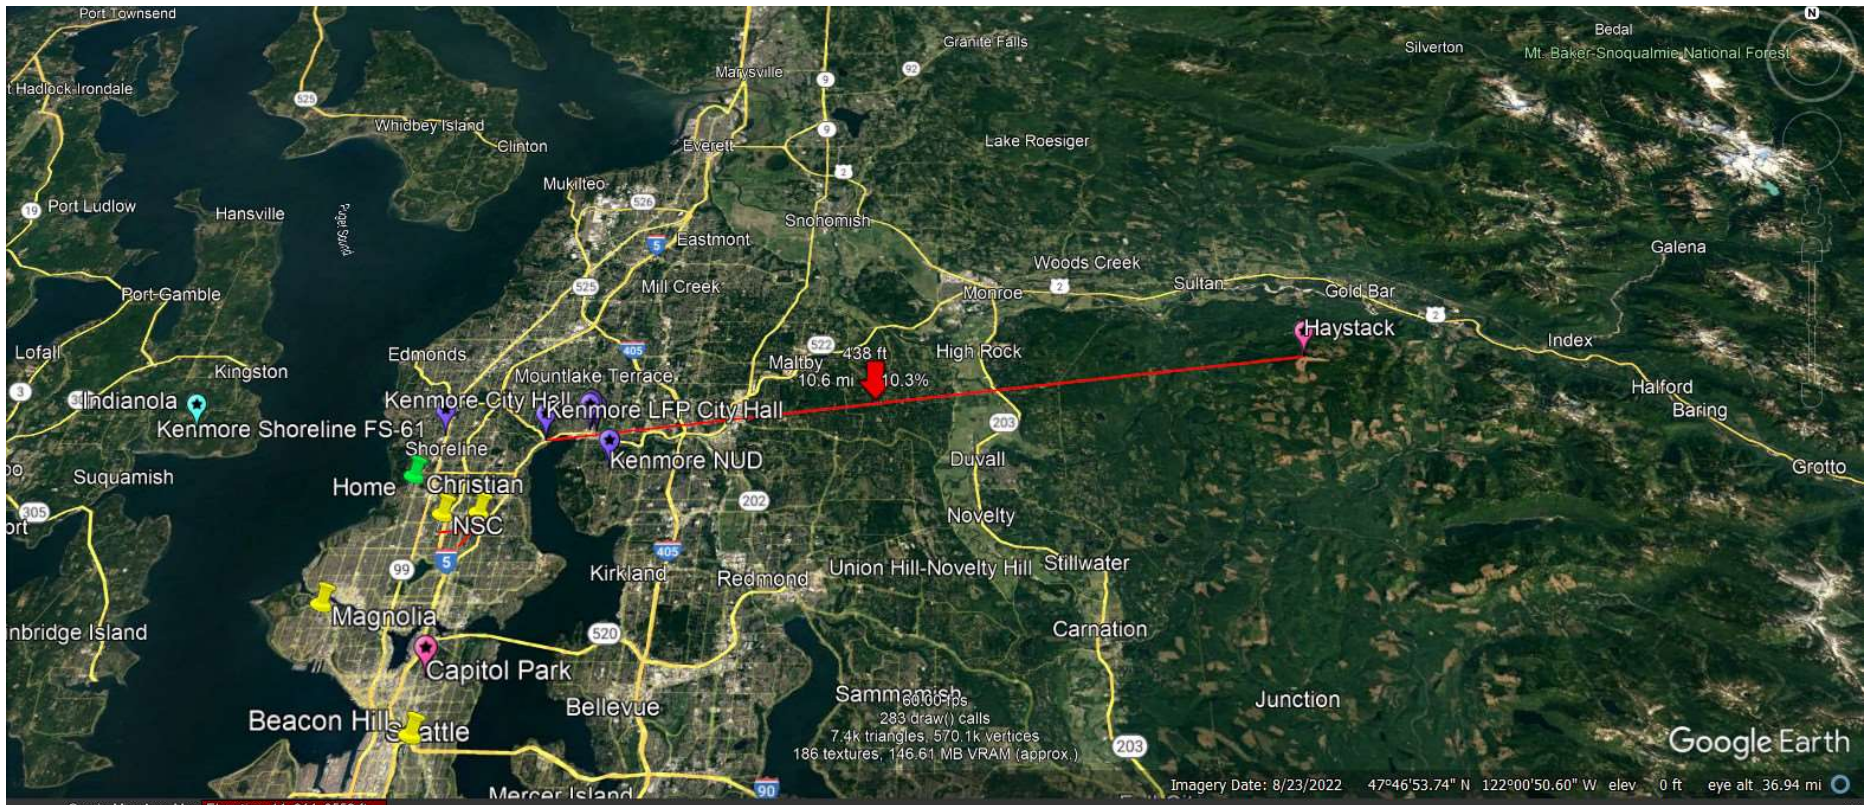

Graph: Min, Avg, Max Elevation: 24, 658, 3552 ft
 Range Totals: Distance: 23.5 mi | Elev Gain/Loss: 8962 ft, -5450 ft | Max Slope: 62.0%, -38.1% | Avg Slope: 10.1%, -7.3%

IMPORTANT CONSIDERATIONS

1. This is Amateur Radio – need a control operator, no encryption, no commercial activity, etc.
2. PSDR may or may not be connected to the Internet (in a disaster environment).
 - But it should remain active in and of itself
 - Possible backup link by Starlink
 - File and Winlink server at Seattle EOC
3. Connected to Snohomish County EOC
4. Connected to Washington State Eoc
5. Connected to Seattle EOC
6. Not connected to King County EOC