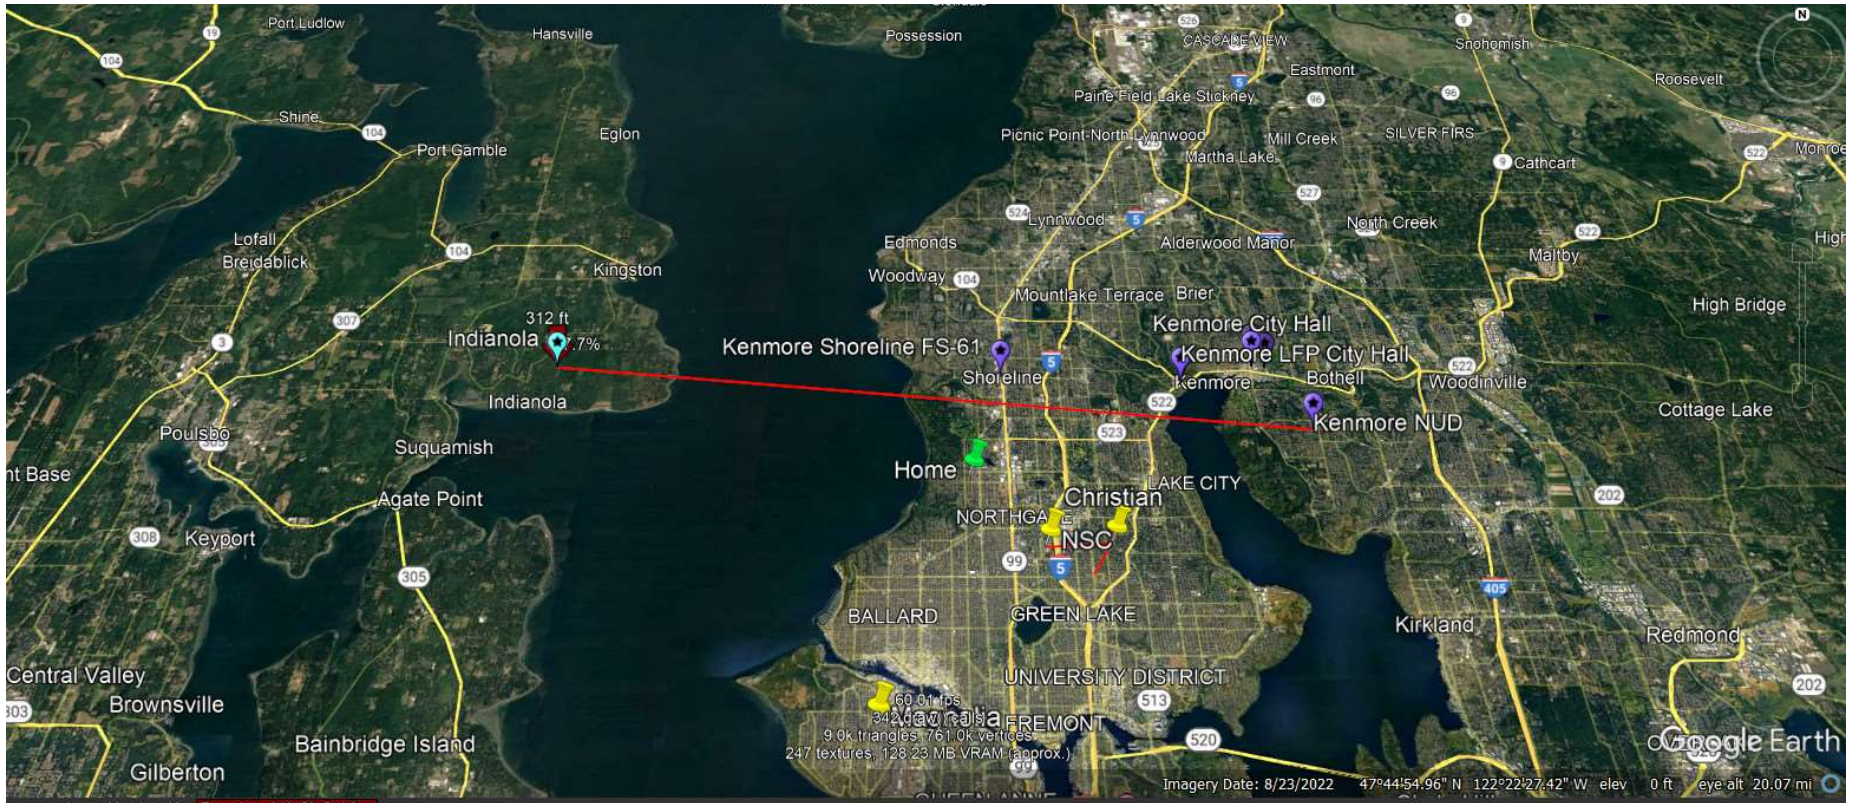

Graph: Min, Avg, Max Elevation: 24, 658, 3552 ft
 Range Totals: Distance: 23.5 mi | Elev Gain/Loss: 8962 ft, -5450 ft | Max Slope: 62.0%, -38.1% | Avg Slope: 10.1%, -7.3%

IMPORTANT CONSIDERATIONS

1. This is Amateur Radio – need a control operator, no encryption, no commercial activity, etc.
2. PSDR may or may not be connected to the Internet (in a disaster environment).
 - But it should remain active in and of itself
 - Possible backup link by Starlink
 - File and Winlink server at Seattle EOC
3. Connected to Snohomish County EOC
4. Connected to Washington State Eoc
5. Connected to Seattle EOC
6. Not connected to King County EOC