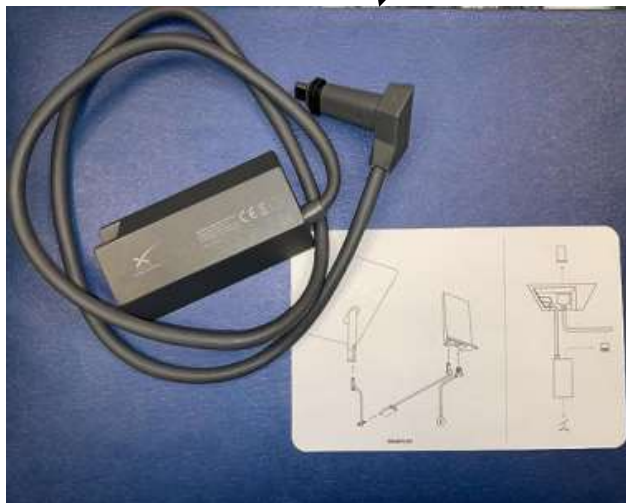

You can get a 75 foot, or 150 foot, cable to go between the “dish” and the router. The cable uses proprietary connectors that are both difficult to connect, and easy to damage. Care is needed in connecting and using the cable.

The consumer version of Starlink does not include an ethernet connection on the router, you have to add an external adapter to get an ethernet connection