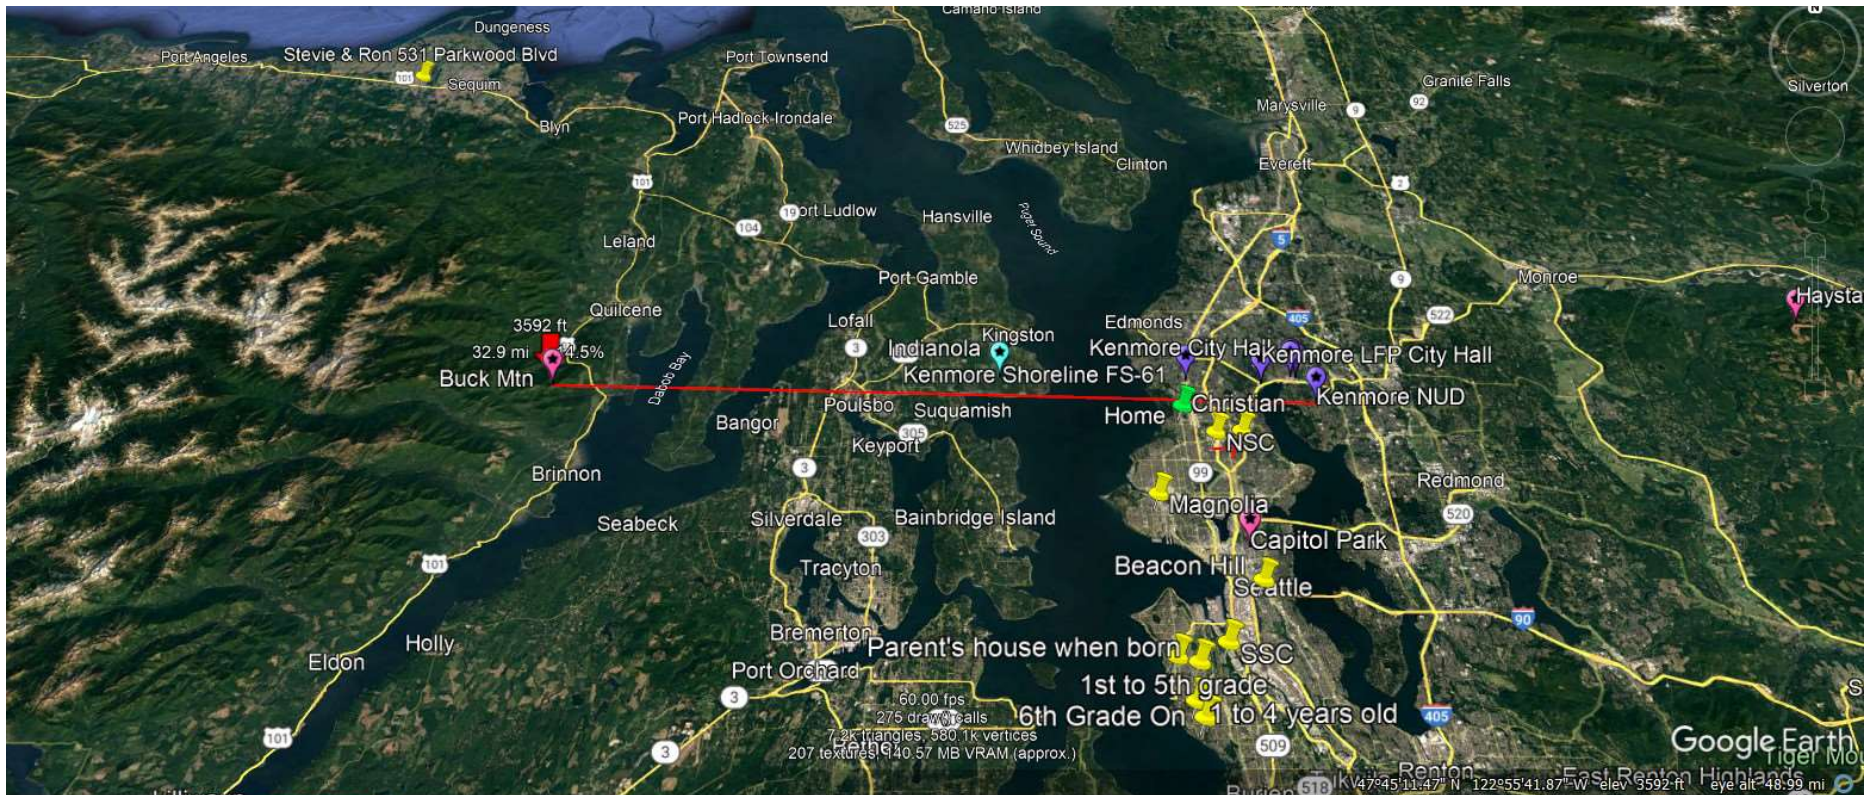

State of the **Puget Sound Data Ring**

HamWAN cells have been deployed to six sites. Each site is interconnected with 5.9 GHz modems and fully routed with OSPF. HamWAN provides routing to all existing AMPRN systems. Examine the map below to determine if you're within the current HamWAN coverage area!

Graph: Min, Avg, Max Elevation: 24, 658, 3552 ft
 Range Totals: Distance: 23.5 mi | Elev Gain/Loss: 8962 ft, -5450 ft | Max Slope: 62.0%, -38.1% | Avg Slope: 10.1%, -7.3%

IMPORTANT CONSIDERATIONS

1. This is Amateur Radio – need a control operator, no encryption, no commercial activity, etc.
2. PSDR may or may not be connected to the Internet (in a disaster environment).
 - But it should remain active in and of itself
 - Possible backup link by Starlink
 - File and Winlink server at Seattle EOC
3. Connected to Snohomish County EOC
4. Connected to Washington State Eoc
5. Connected to Seattle EOC
6. Not connected to King County EOC