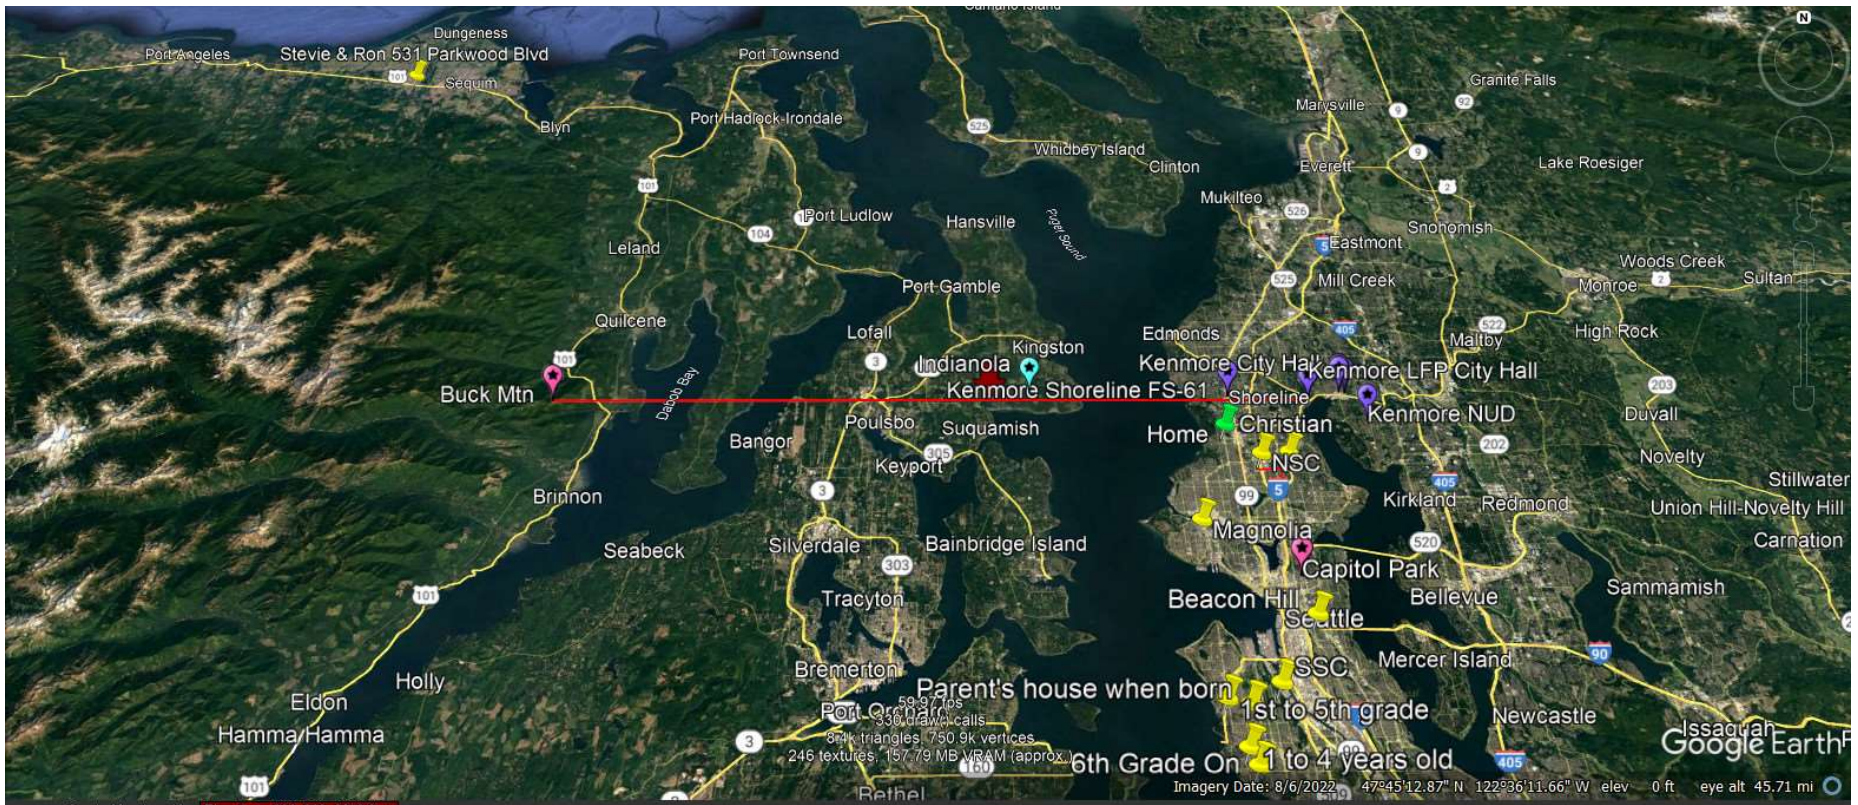

State of the **Puget Sound Data Ring**

HamWAN cells have been deployed to six sites. Each site is interconnected with 5.9 GHz modems and fully routed with OSPF. HamWAN provides routing to all existing AMPRN systems. Examine the map below to determine if you're within the current HamWAN coverage area!

Graph: Min, Avg, Max Elevation: 24, 658, 3552 ft
 Range Totals: Distance: 23.5 mi | Elev Gain/Loss: 8962 ft, -5450 ft | Max Slope: 62.0%, -38.1% | Avg Slope: 10.1%, -7.3%

IMPORTANT CONSIDERATIONS

1. This is Amateur Radio – need a control operator, no encryption, no commercial activity, etc.
2. PSDR may or may not be connected to the Internet (in a disaster environment).
 - But it should remain active in and of itself
 - Possible backup link by Starlink
 - File and Winlink server at Seattle EOC
3. Connected to Snohomish County EOC
4. Connected to Washington State Eoc
5. Connected to Seattle EOC
6. Not connected to King County EOC