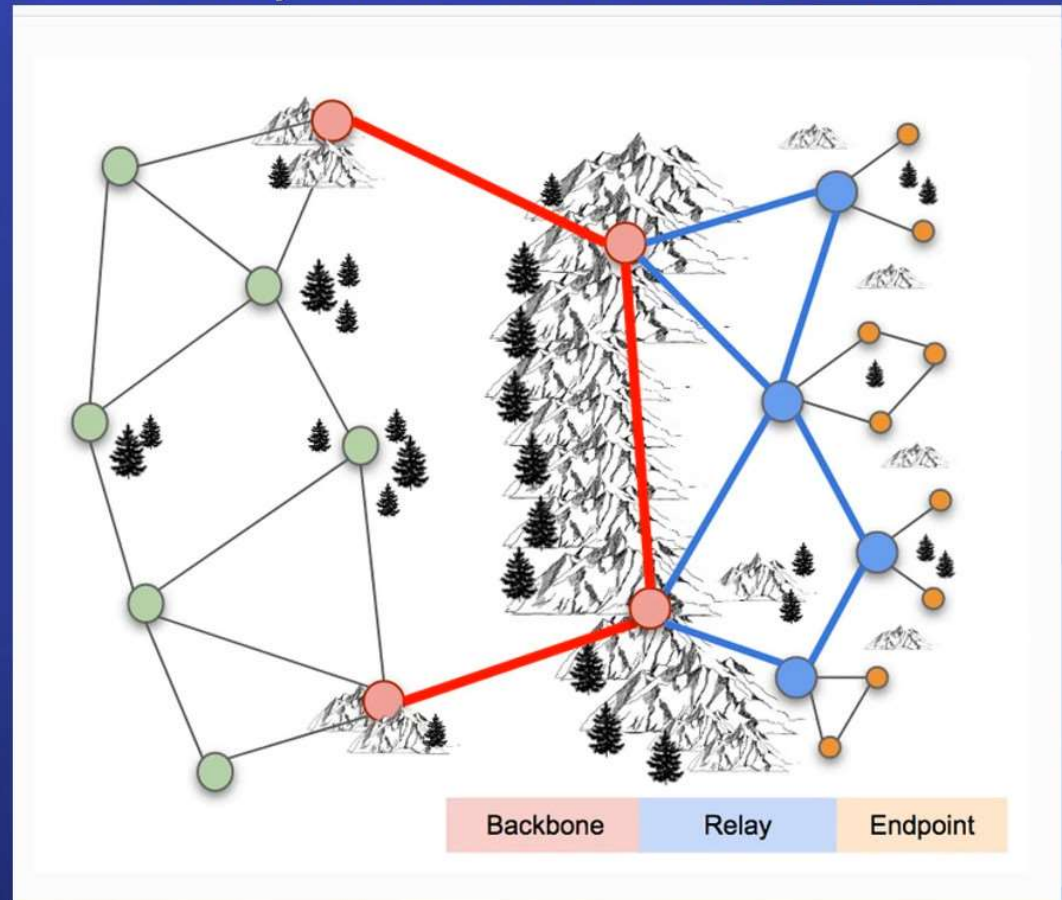

* per FCC 20-138 IV-E-69

www.Arednmesh.org

Similar to HamWAN, AREDN utilizes amateur radio frequencies to transport high speed digital data. However, there are many differences. AREDN nodes are all part of a mesh network, so any specific link can fail without taking down the entire network.

AREDN

The AREDN Mesh network has elements designed to traverse a variety of terrain and urban environments.

We have HamWAN for the backbone, shown in red in this illustration. AREDN can help us bridge the “last mile”, bringing connection to areas that are not able to directly see a HamWAN site.