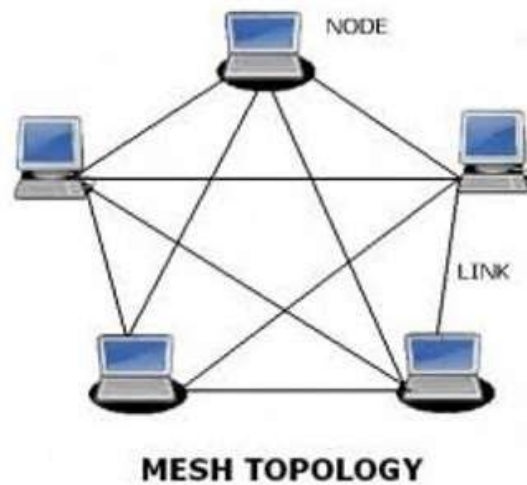

* per FCC 20-138 IV-E-69

www.Arednmesh.org

Similar to HamWAN, AREDN utilizes amateur radio frequencies to transport high speed digital data. However, there are many differences. AREDN nodes are all part of a mesh network, so any specific link can fail without taking down the entire network.