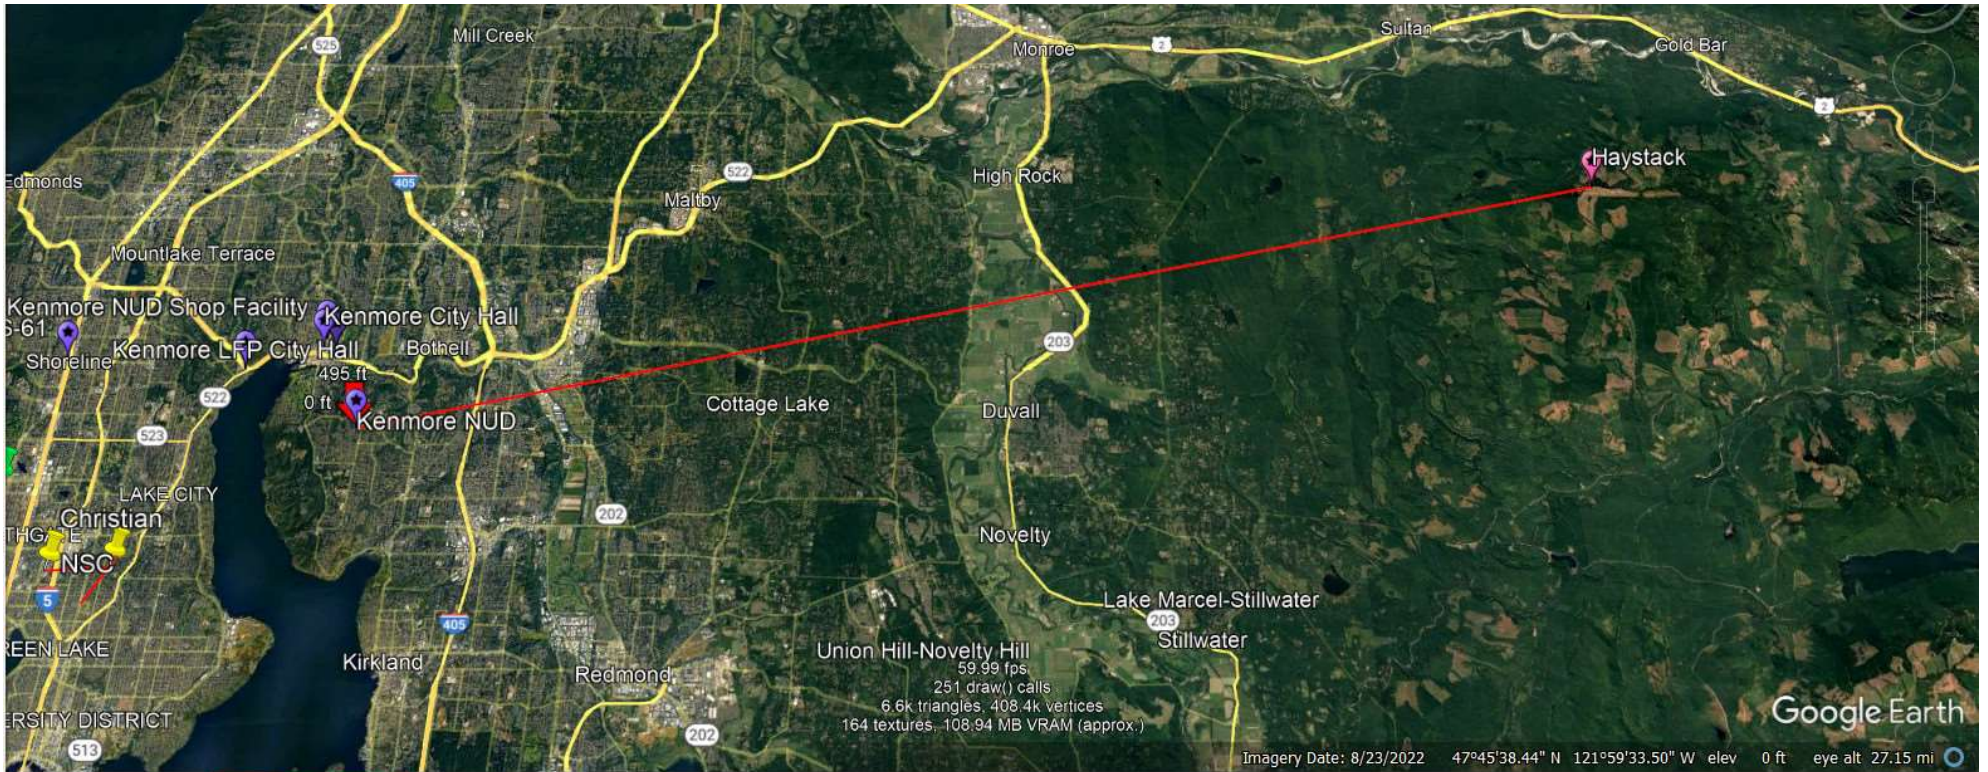

Graph: Min, Avg, Max Elevation: 24, 665, 3557 ft
Range Totals: Distance: 23.3 mi Elev Gain/Loss: 8934 ft, -5877 ft Max Slope: 64.9%, -39.5% Avg Slope: 10.5%, -7.5%