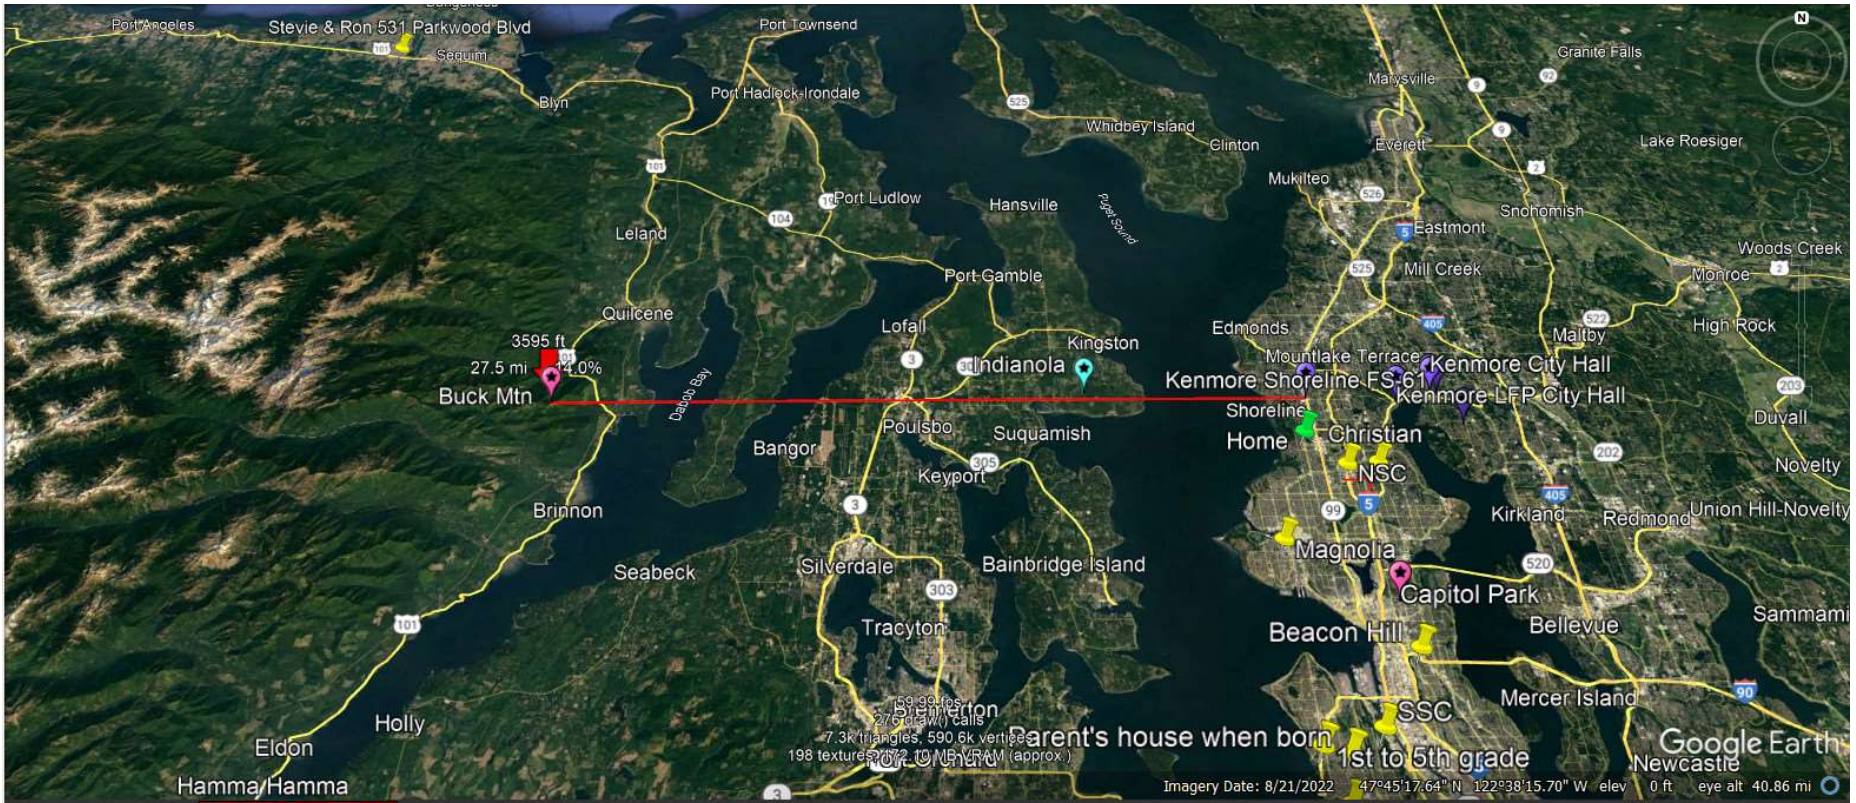

State of the **Puget Sound Data Ring**

HamWAN cells have been deployed to six sites. Each site is interconnected with 5.9 GHz modems and fully routed with OSPF. HamWAN provides routing to all existing AMPRN systems. Examine the map below to determine if you're within the current HamWAN coverage area!

High End, long distance, Client Requirements

Dish / Radio
CAT5 / RJ45's
Line of Site
~\$350 - \$500

Graph: Min, Avg, Max Elevation: 24, 665, 3557 ft
 Range Totals: Distance: 23.3 mi Elev Gain/Loss: 8934 ft, -5877 ft Max Slope: 64.9%, -39.5% Avg Slope: 10.5%, -7.5%

Graph: Min, Avg, Max Elevation: 24, 658, 3552 ft
 Range Totals: Distance: 23.5 mi | Elev Gain/Loss: 8962 ft, -5450 ft | Max Slope: 62.0%, -38.1% | Avg Slope: 10.1%, -7.3%

IMPORTANT CONSIDERATIONS

1. This is Amateur Radio – need a control operator, no encryption, no commercial activity, etc.
2. PSDR may or may not be connected to the Internet (in a disaster environment).
 - But it should remain active in and of itself
 - Possible backup link by Starlink
 - File and Winlink server at Seattle EOC
3. Connected to Snohomish County EOC
4. Connected to Washington State Eoc
5. Connected to Seattle EOC
6. Not connected to King County EOC