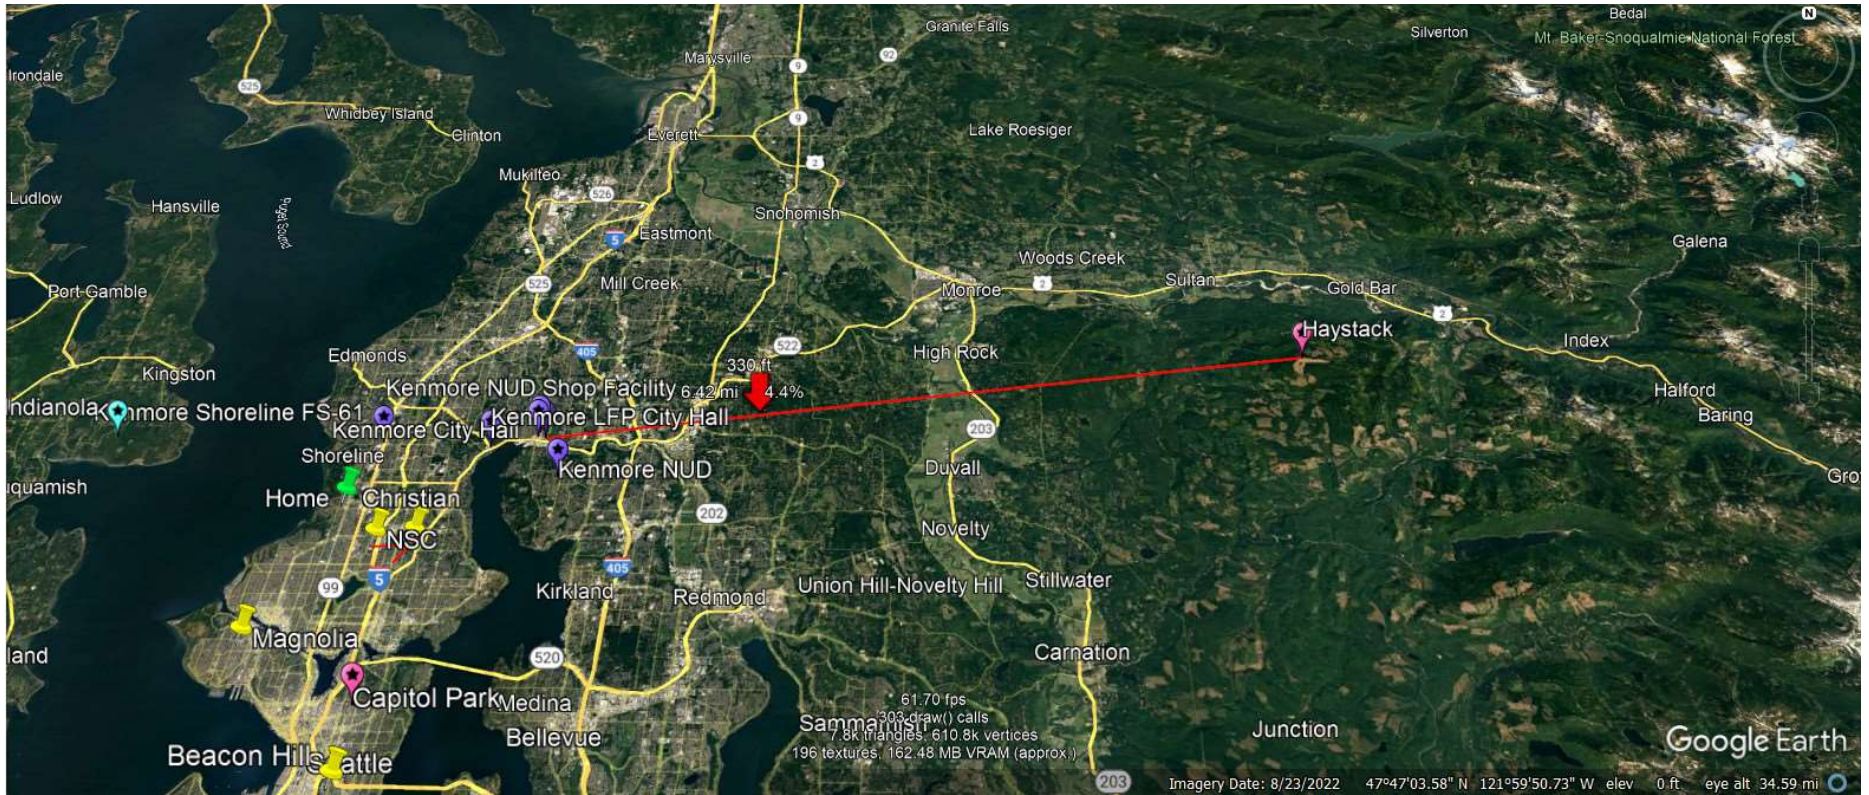

Graph: Min, Avg, Max Elevation: 24, 658, 3552 ft
 Range Totals: Distance: 23.5 mi | Elev Gain/Loss: 8962 ft, -5450 ft | Max Slope: 62.0%, -38.1% | Avg Slope: 10.1%, -7.3%

IMPORTANT CONSIDERATIONS

1. This is Amateur Radio – need a control operator, no encryption, no commercial activity, etc.
2. PSDR may or may not be connected to the Internet (in a disaster environment).
 - But it should remain active in and of itself
 - Possible backup link by Starlink
 - File and Winlink server at Seattle EOC
3. Connected to Snohomish County EOC
4. Connected to Washington State Eoc
5. Connected to Seattle EOC
6. Not connected to King County EOC