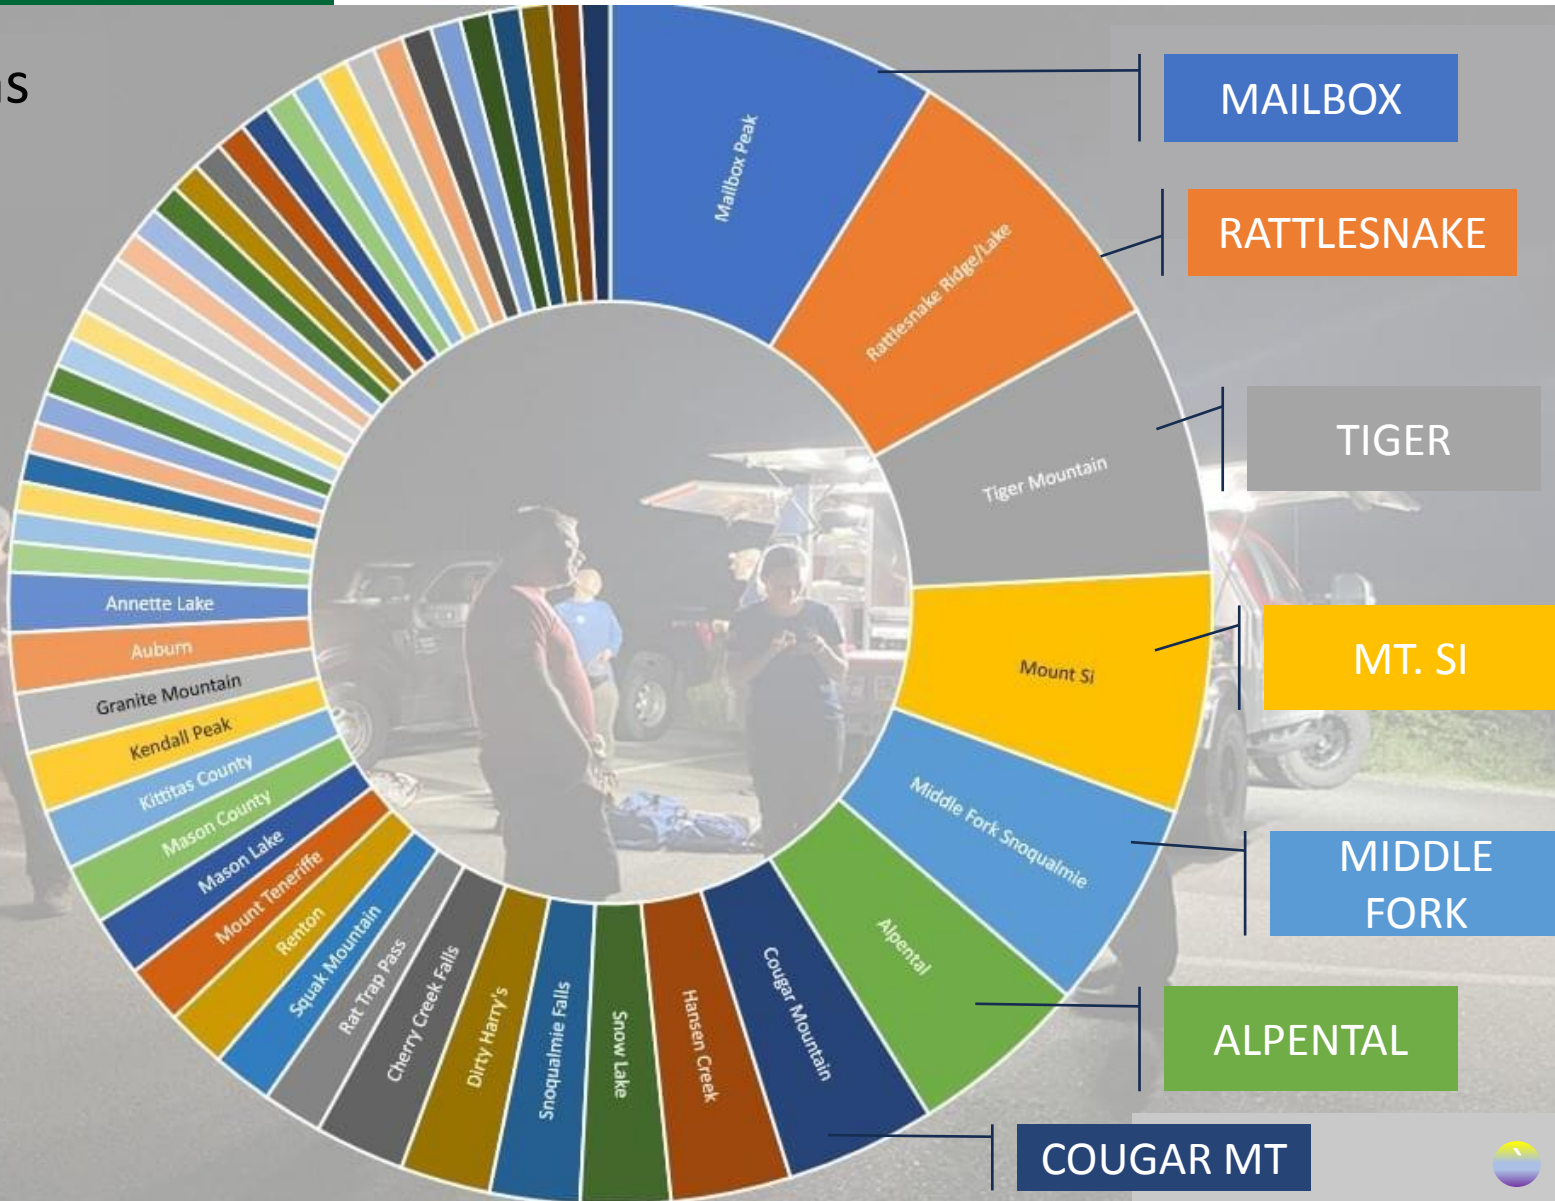

The Units of King County Search & Rescue

King County's Primary Search and Rescue Resource

Founded in 1954

100% Volunteer

~250 Active ESAR Members

~150 Missions per year

Primarily serving King County
Mutual Aid to Other Counties

Types of Missions

- Injured hikers (rescue)
- Lost hikers (search)
- Urban search
- Evidence Searches
- Recovery

*"Missions by type" may sum to more than the number of missions, as some missions are of multiple types

Mission Locations

128 missions
in 2023

Training

100+ Training Events in 2023

18,000 Hours

Basic Training for New Members

Mock Missions

Medical Refreshers