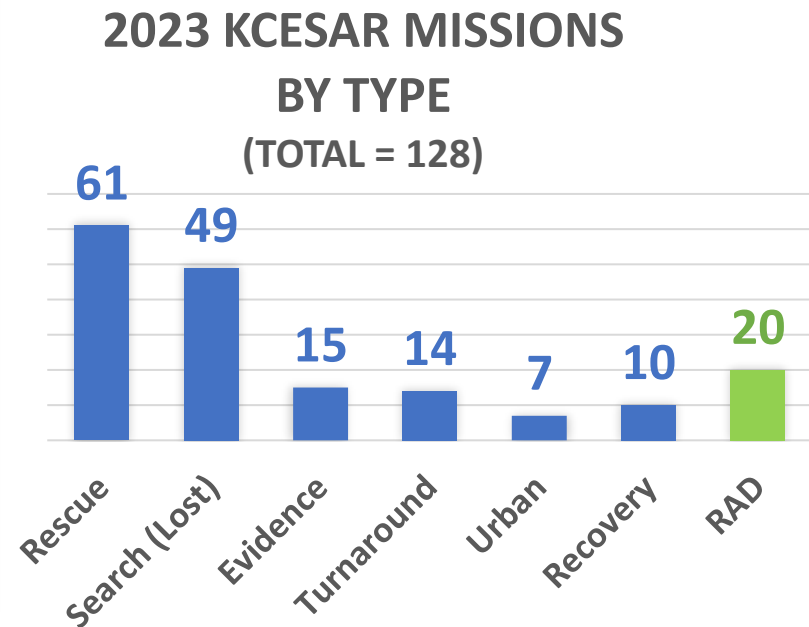

The Units of King County Search & Rescue

King County's Primary Search and Rescue Resource

Founded in 1954

100% Volunteer

~250 Active ESAR Members

~150 Missions per year

Primarily serving King County
Mutual Aid to Other Counties

Types of Missions

- Injured hikers (rescue)
- Lost hikers (search)
- Urban search
- Evidence Searches
- Recovery

*"Missions by type" may sum to more than the number of missions, as some missions are of multiple types

Mission Locations

128 missions
in 2023

Training

100+ Training Events in 2023

18,000 Hours

Basic Training for New Members

Mock Missions

Medical Refreshers